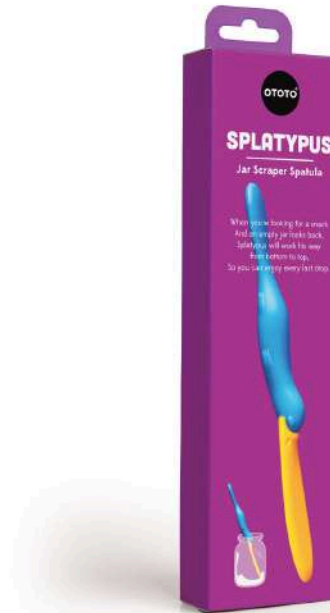

*From jam to mayo, thick or thin,
this little birdy will dive right in.*

- Product size: 1.48 x 1.27 x 8.13 in
- Sold by 6

- OT2520 Multicolor

Mary Cat

Jar Scraper Spatula

*With nimble paws and agile grace,
this feline jar scraper takes its place,
its whiskers keen and eyes alight,
to keep your jars oh so bright.*

- Product size: 1.6 x 8.2 x 0.9 in
- Sold by 12

OT043 Gray

Unique Patented Design

Food-Grade Material

BPA Free

Dishwasher Safe

HERO Splatypus
Jar Scraper Spatula

When you're looking for a snack and an empty jar looks back, Splatypus will work his way from bottom to top, so you can enjoy every last drop.

- ⋮ Product size: 8.5 x 1 x 1 in
- ⋮ Sold by 6

⋮  OT887 Blue & Yellow

NEW Capybrush
Toothbrush Holder

With tiny paws, it holds on tight,
keeping your toothbrush safe each night.

- : Product size: 1.85 x 1.27 x 2.17 in
- : Sold by 6

■ Item color: OT2599 Brown

**Zoot
Crew**

- Product size: 2.51 x 2.49 x 2.27 in
- Sold by 6

NEW Duck-Clean
Toothbrush Holder - Set of 2

*No pond in sight, yet here they stay,
keeping your toothbrush clean each day.*