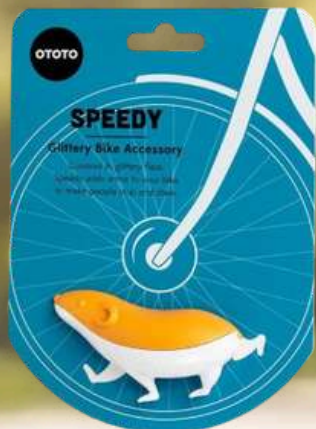

⋮  OT044 Orange & Blanc

⋮ Vendu par 6

⋮ Conçu en collaboration
⋮ avec Or Engelman

Sal
Salad Servers

*Sal the scarecrow, handy and neat,
Tosses your salads for a garden treat.*

- ⋮ Product size: 4.61 x 2.44 x 11.42 in
- ⋮ Sold by 6

Sir Peels A-lot
Peeler

*In shining armor, with courage and might,
our knight peels all veggies, day and night.*

- ⋮  OT1264 Red & Gray

OT895 White & Orange

Speedy

 Unique Patented
 Design

 BPA Free

8.26 in

4.5 in

HERO Soapasaurus
 Soap Dispenser

*Let Soapasaurus be your guide,
 through every wash and sudsy ride.
 Let its roar and might make your
 hands squeaky clean and bright.*

Product size: 3 x 4.5 x 8.4 in
 Sold by 6